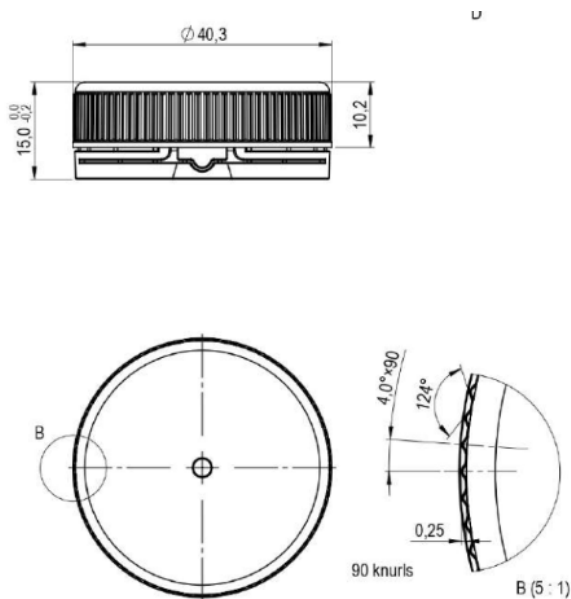

38mm Tethered Screw Caps

General info

Item no. (SKU):	
Finish:	Ribbed/Smooth
Liner:	
Thread:	38mm 3-start
Dosage:	
Hole Size:	
Material:	PE
Colour:	All Colours Available
Print Areas:	
Country of Origin:	Lithuania

Packaging Info

Packed in Boxes

Box Dimensions (mm):	594 x 394 x 448
Quantity per box (pcs):	3500
Boxes per pallet (pcs):	20
Quantity per pallet (pcs):	70000
Net weight (kg):	217
Gross weight (kg):	247
Pallet height (mm):	2400